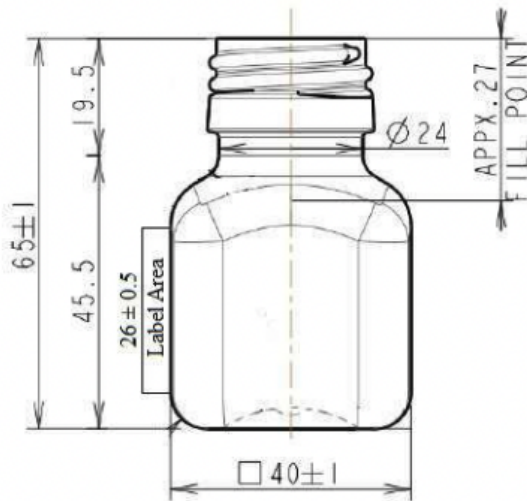

### General info

Item no. (SKU):	<b>LS1040210101</b>
Family / Range:	<b>Bella</b>
Capacity:	<b>50ml</b>
Neck:	<b>28 ROPP</b>
Weight:	<b>10</b>
Shape:	<b>Square</b>
Material:	<b>PET</b>
Colour:	<b>All Colours Available</b>
Print Areas:	<b>N/A</b>
Country of Origin:	<b>Lithuania</b>

#### Packed in Boxes

Box Dimensions (mm):	<b>594 x 394 x 448</b>
Quantity per box (pcs):	<b>756</b>
Boxes per pallet (pcs):	<b>20</b>
Quantity per pallet (pcs):	<b>15120</b>
Net weight (kg):	<b>151</b>
Gross weight (kg):	<b>181</b>
Pallet height (mm):	<b>2400</b>